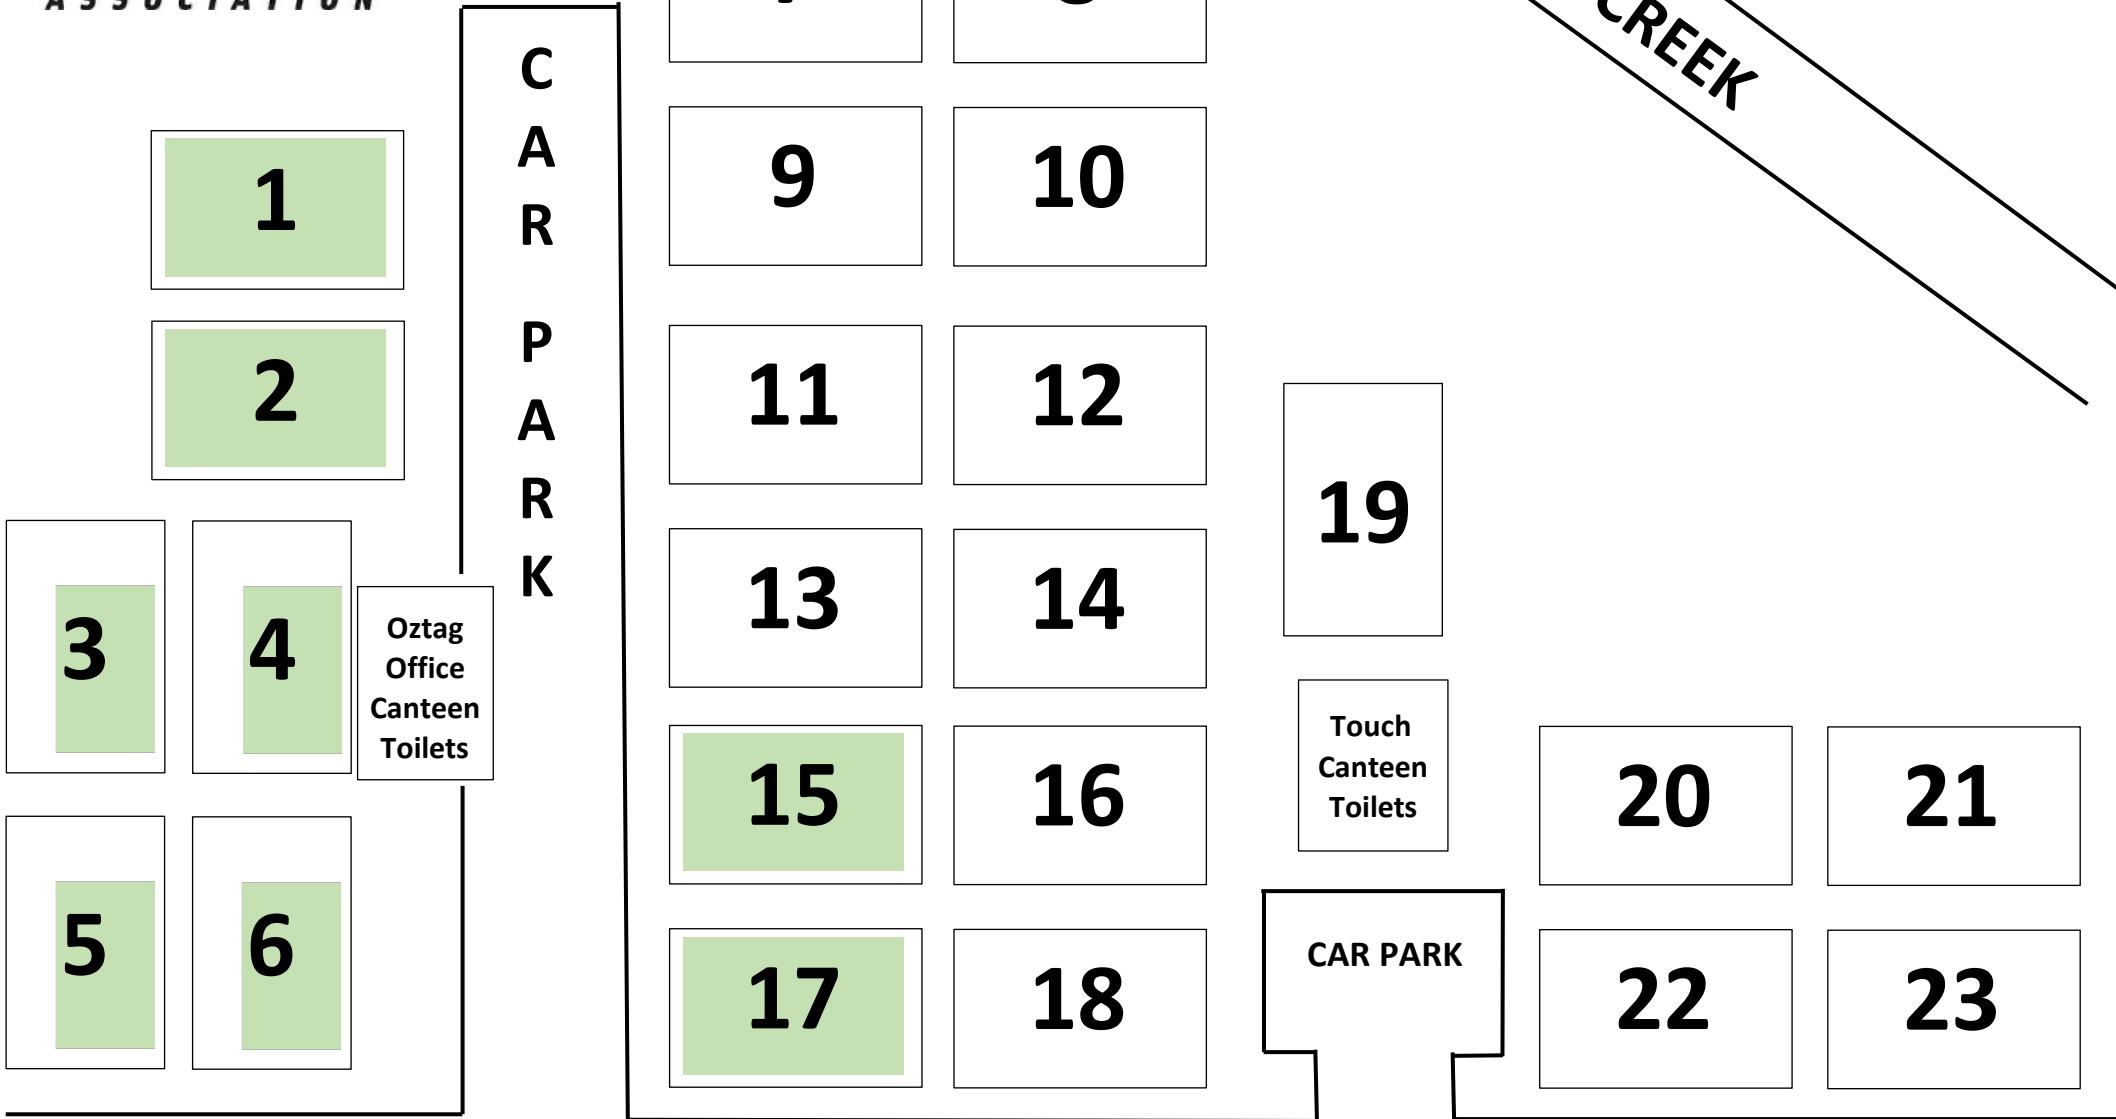

C
A
R
P
A
R
K

1

2

3

4

5

6

Oztag
Office
Canteen
Toilets

7

8

9

10

11

12

13

14

19

15

16

20

21

Touch
Canteen
Toilets

17

18

CAR PARK

22

23

SOUTH CREEK

To Penrith

THE KINGSWAY

To St Marys