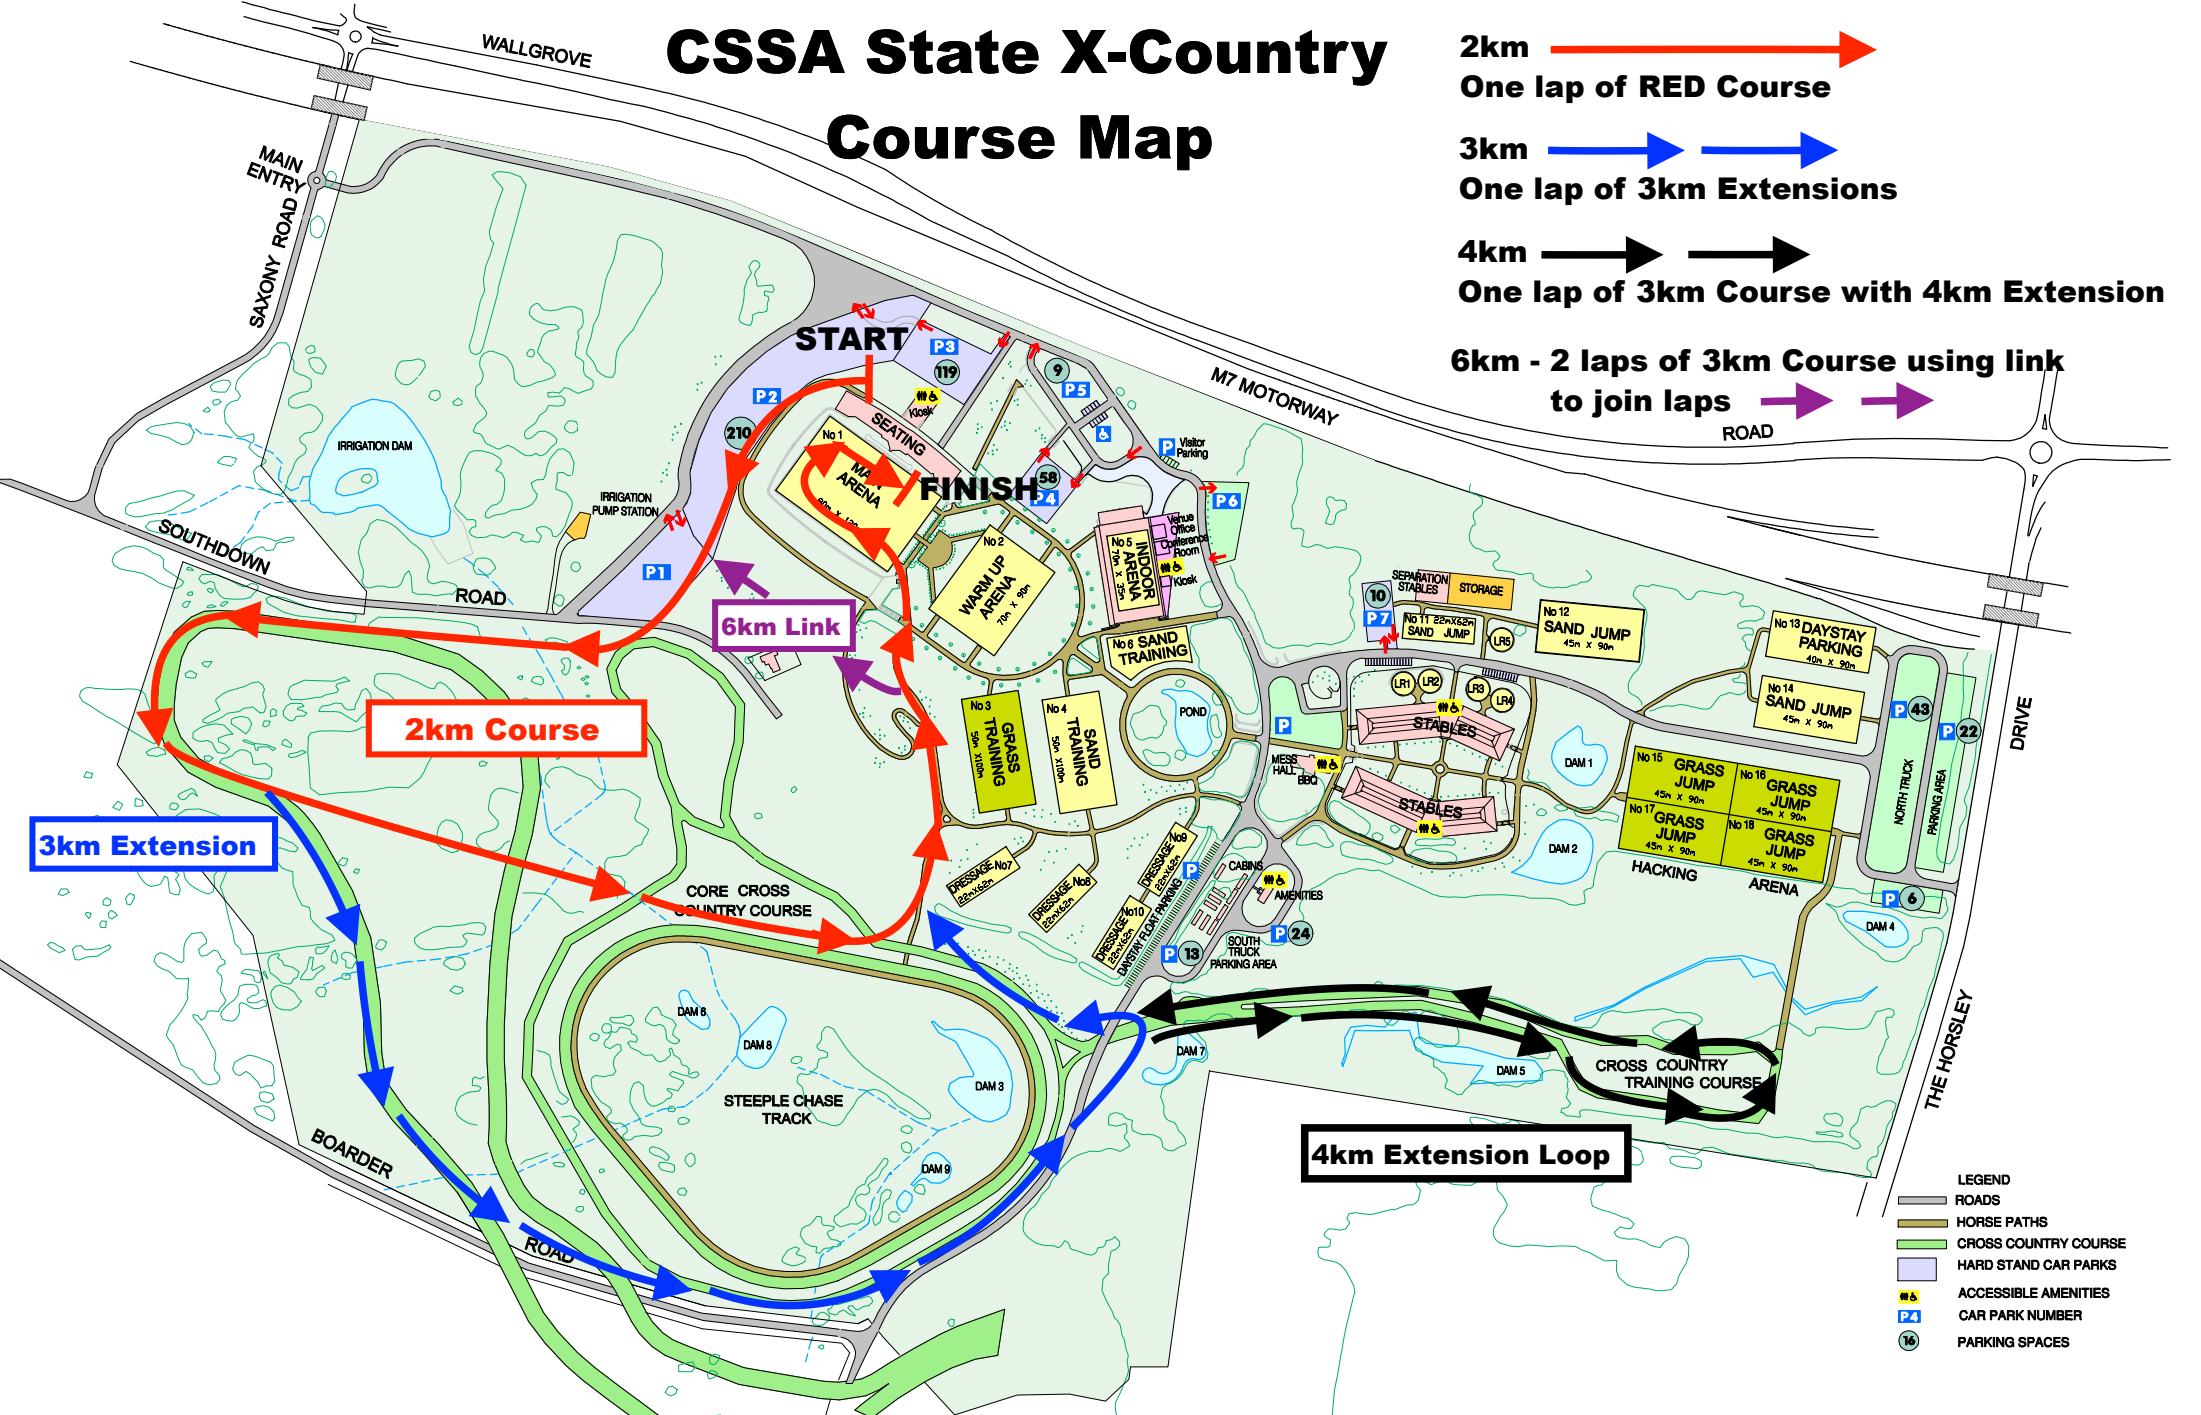

CSSA State X-Country Course Map

- 2km One lap of RED Course
- 3km One lap of 3km Extensions
- 4km One lap of 3km Course with 4km Extension
- 6km - 2 laps of 3km Course using link to join laps

- LEGEND**
- ROADS
 - HORSE PATHS
 - CROSS COUNTRY COURSE
 - HARD STAND CAR PARKS
 - ACCESSIBLE AMENITIES
 - CAR PARK NUMBER
 - PARKING SPACES